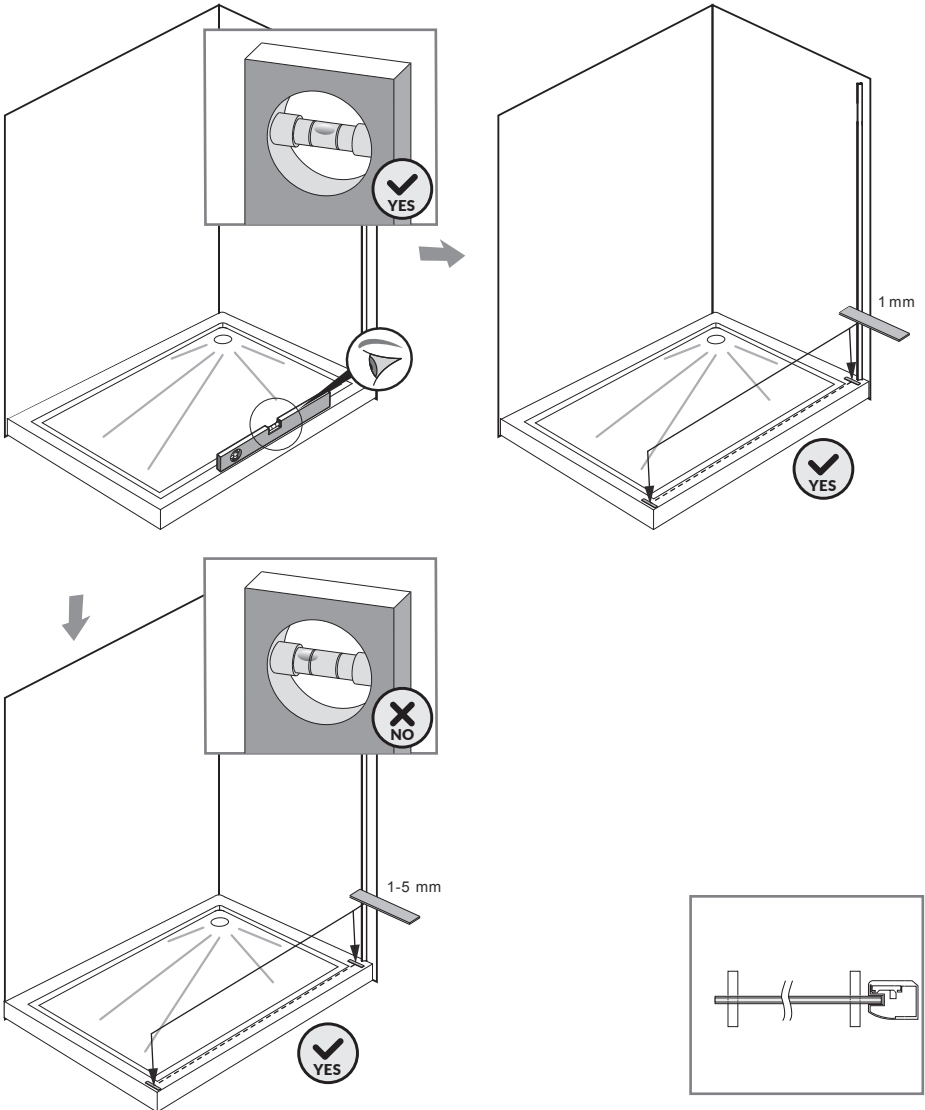

EN INSTRUCTIONS FOR ASSEMBLY AND USE

FR INSTALLATION ET UTILISATION - MODE

1.

- | | | | | | |
|-----------|---|---------|----------|--|----|
| | + | PH | | | |
| | | | | | |
| | | | | | |
| | | | | | |
| | | ø6mm | | | |
| | | | | | |
| A | | x4 | B | | x4 |
| | | 4X35 mm | | | |
| P1 | | | | | x1 |
| P2 | | | | | x1 |

2.

F1 1mm x4

F2 2mm x4

F3 3mm x4

3.

4.

D x1

5.