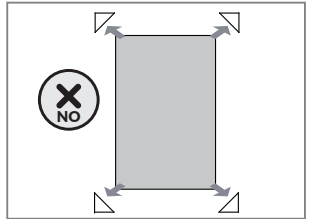

EN INSTRUCTIONS FOR ASSEMBLY AND USE

FR INSTALLATION ET UTILISATION - MODE

1.

- | | | | | | |
|-----------|---|---------|----------|--|----|
| | + | PH | | | |
| | | | | | |
| | | | | | |
| | | | | | |
| | | ø6mm | | | |
| | | | | | |
| A | | x4 | B | | x4 |
| | | 4X35 mm | | | |
| P1 | | | | | x1 |
| P2 | | | | | x1 |